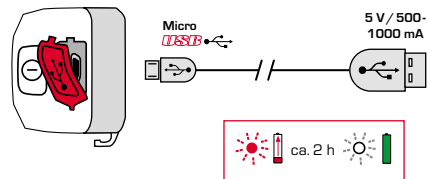

MOUNTING / MONTAGE

CLIP-ON BRACKET / CLIP-HALTERUNG

MODES / MODI

- 1 x click = on / standard 
- + 1 x click = High power 
- + 1 x click = High power flashing 
-
- + 1 x click 5 sec. = off 

Battery control

70%

30%

CHARGING / LADEVORGANG

Please always keep the silicone plug closed after charging. /
 Achten Sie bitte darauf, dass die rotmarkierte
 Abdichtung stets korrekt verschlossen ist.

Art.-Nr. 18552

LADEGERÄT + MICRO USB KABEL
CHARGER + CHARGING CABLE MICRO-USB