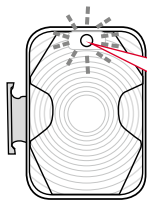

MOUNTING / MONTAGE

CLIP-ON BRACKET / CLIP-HALTERUNG

MODES / MODI

- 1 x click = on / standard 
- + 1 x click = High power 
- + 1 x click = High power flashing 
-
- + 1 x click 5 sec. = off 

Battery control

70%

30%

CHARGING / LADEVORGANG

Please always keep the silicone plug closed after charging. /
 Achten Sie bitte darauf, dass die rotmarkierte
 Abdichtung stets korrekt verschlossen ist.

Art.-Nr. 18552

LADEGERÄT + MICRO USB KABEL
CHARGER + CHARGING CABLE MICRO-USB