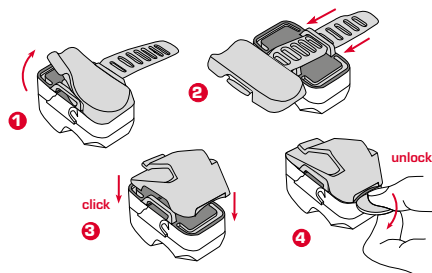

MOUNTING / MONTAGE

CLIP-ON BRACKET / CLIP-HALTERUNG

MODES / MODI

- 1 x click = on / standard 
- + 1 x click = High power 
- + 1 x click = High power flashing 
-
- + 1 x click 5 sec. = off 

Battery control

70%

30%

CHARGING / LADEVORGANG

Please always keep the silicone plug closed after charging. /
 Achten Sie bitte darauf, dass die rotmarkierte
 Abdichtung stets korrekt verschlossen ist.

Art.-Nr. 18552

LADEGERÄT + MICRO USB KABEL
CHARGER + CHARGING CABLE MICRO-USB