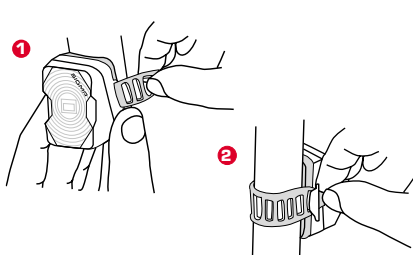

MOUNTING / MONTAGE

CLIP-ON BRACKET / CLIP-HALTERUNG

MODES / MODI

- 1 x click = on / standard 
- + 1 x click = High power 
- + 1 x click = High power flashing 
-
- + 1 x click 5 sec. = off 

Battery control

70%

30%

CHARGING / LADEVORGANG

Please always keep the silicone plug closed after charging. /
 Achten Sie bitte darauf, dass die rotmarkierte
 Abdichtung stets korrekt verschlossen ist.

Art.-Nr. 18552

LADEGERÄT + MICRO USB KABEL
CHARGER + CHARGING CABLE MICRO-USB