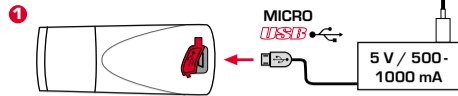

# SPORTSTER

2 x click = on / standard  
 + 1 x click = power  
 + 1 x click 5 sec. = off

**Battery control**

**SIGMA**

100 - 70%
70 - 50%
50 - 35%
35 - 20%
20 - 5% / 5 - 0%

Ladevorgang  
 Charging  
 Charge

# MONO RL

1 x click = on  
 + 1 x click = off

**International version only:**  
 1 x click = on  
 + 1 x click = flashing  
 + 1 x click = off

**Battery control**

85% 15%

Ladevorgang  
 Charging  
 Charge

Art.-Nr. 18552