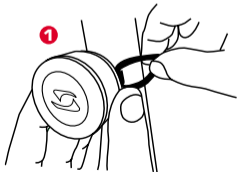

# SPORTSTER

2 x click = on / standard  
 + 1 x click = power  
 + 1 x click 5 sec. = off

**Battery control**

**SIGMA**

100 - 70%
70 - 50%
50 - 35%
35 - 20%
20 - 5% / 5 - 0%

Ladevorgang  
 Charging  
 Charge

# MONO RL

1 x click = on  
 + 1 x click = off

**International version only:**  
 1 x click = on  
 + 1 x click = flashing  
 + 1 x click = off

**Battery control**

85% 15%

Ladevorgang  
 Charging  
 Charge

Art.-Nr. 18552