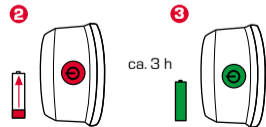

# SPORTSTER

2 x click = on / standard  
 + 1 x click = power  
 + 1 x click 5 sec. = off

**Battery control**

**SIGMA**

100 - 70%
70 - 50%
50 - 35%
35 - 20%
20 - 5% / 5 - 0%

Ladevorgang  
 Charging  
 Charge

# MONO RL

1 x click = on  
 + 1 x click = off

**International version only:**  
 1 x click = on  
 + 1 x click = flashing  
 + 1 x click = off

**Battery control**

85% 15%

Ladevorgang  
 Charging  
 Charge

Art.-Nr. 18552