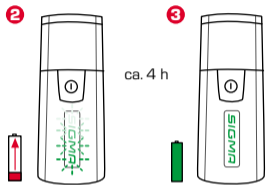

# SPORTSTER

2 x click = on / standard  
 + 1 x click = power  
 + 1 x click 5 sec. = off

**Battery control**

**SIGMA**

100 - 70%
70 - 50%
50 - 35%
35 - 20%
20 - 5% / 5 - 0%

Ladevorgang  
 Charging  
 Charge

# MONO RL

1 x click = on  
 + 1 x click = off

**International version only:**  
 1 x click = on  
 + 1 x click = flashing  
 + 1 x click = off

**Battery control**

85% 15%

Ladevorgang  
 Charging  
 Charge

Art.-Nr. 18552