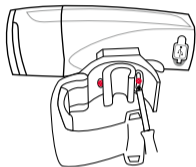

# SPORTSTER

2 x click = on / standard  
 + 1 x click = power  
 + 1 x click 5 sec. = off

**Battery control**

**SIGMA**

100 - 70%
70 - 50%
50 - 35%
35 - 20%
20 - 5% / 5 - 0%

Ladevorgang  
 Charging  
 Charge

# MONO RL

1 x click = on  
 + 1 x click = off

**International version only:**  
 1 x click = on  
 + 1 x click = flashing  
 + 1 x click = off

**Battery control**

85% 15%

Ladevorgang  
 Charging  
 Charge

Art.-Nr. 18552