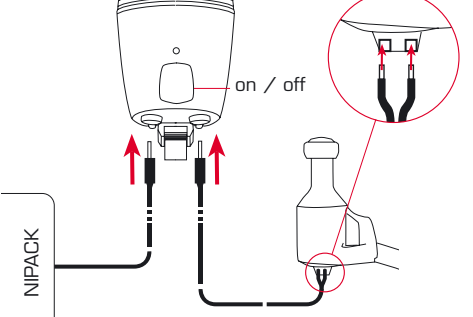

TOPLINE

VARIO

SIGMA Elektro GmbH
D-67433 Neustadt/Germany

SIGMA SPORT USA
Batavia, IL 60510/USA

SIGMA SPORT ASIA
Taichung City, Taiwan

Art.-Nr. 186400/1