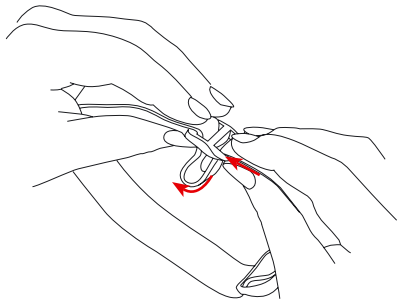

SPORT LIGHTS

HEADLED

ZUBEHÖR/ACCESSORIES

ADAPTERKABEL SILED - NIPACK

Adapter cable
SILED - NIPACK
Art.-Nr. 17110

30°C

SAFETY LIGHTS

TRILED

ZUBEHÖR/ACCESSORIES

NIPACK CHARGER

NIPACK

230/9V
Art.-Nr. 16620

NiMH, 6V/4Ah
Art.-Nr. 16600