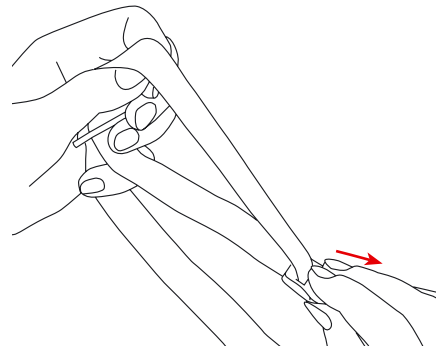

SPORT LIGHTS

HEADLED

ZUBEHÖR/ACCESSORIES

ADAPTERKABEL SILED - NIPACK

Adapter cable
SILED - NIPACK
Art.-Nr. 17110

30°C

SAFETY LIGHTS

TRILED

ZUBEHÖR/ACCESSORIES

NIPACK CHARGER

NIPACK

230/9V
Art.-Nr. 16620

NiMH, 6V/4Ah
Art.-Nr. 16600