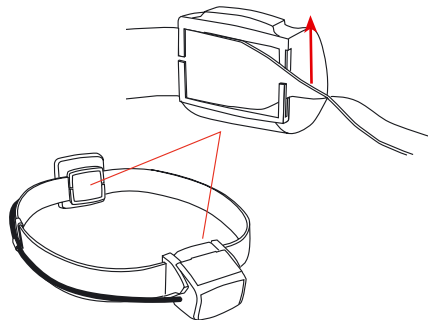

### SPORT LIGHTS

HEADLED

### ZUBEHÖR/ACCESSORIES

ADAPTERKABEL SILED - NIPACK

Adapter cable  
SILED - NIPACK  
Art.-Nr. 17110

30°C